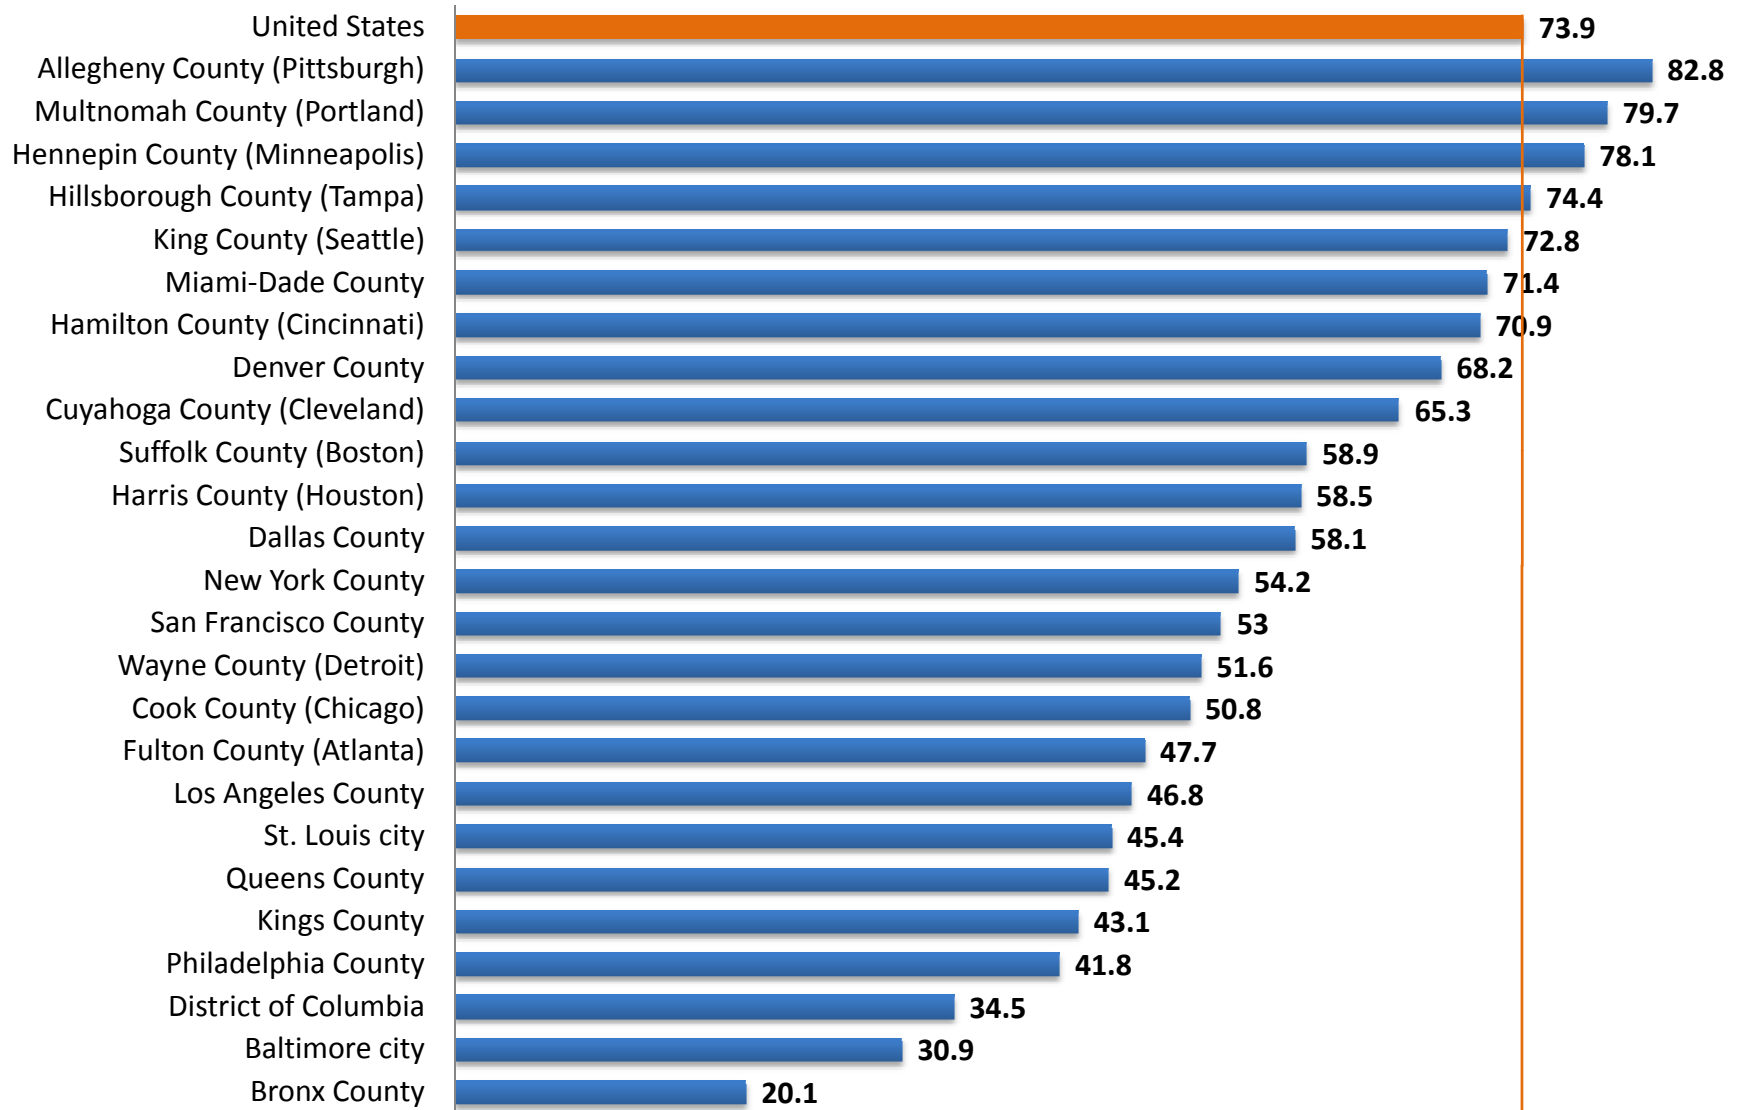

Percent of Population Who Are White Alone, 2006