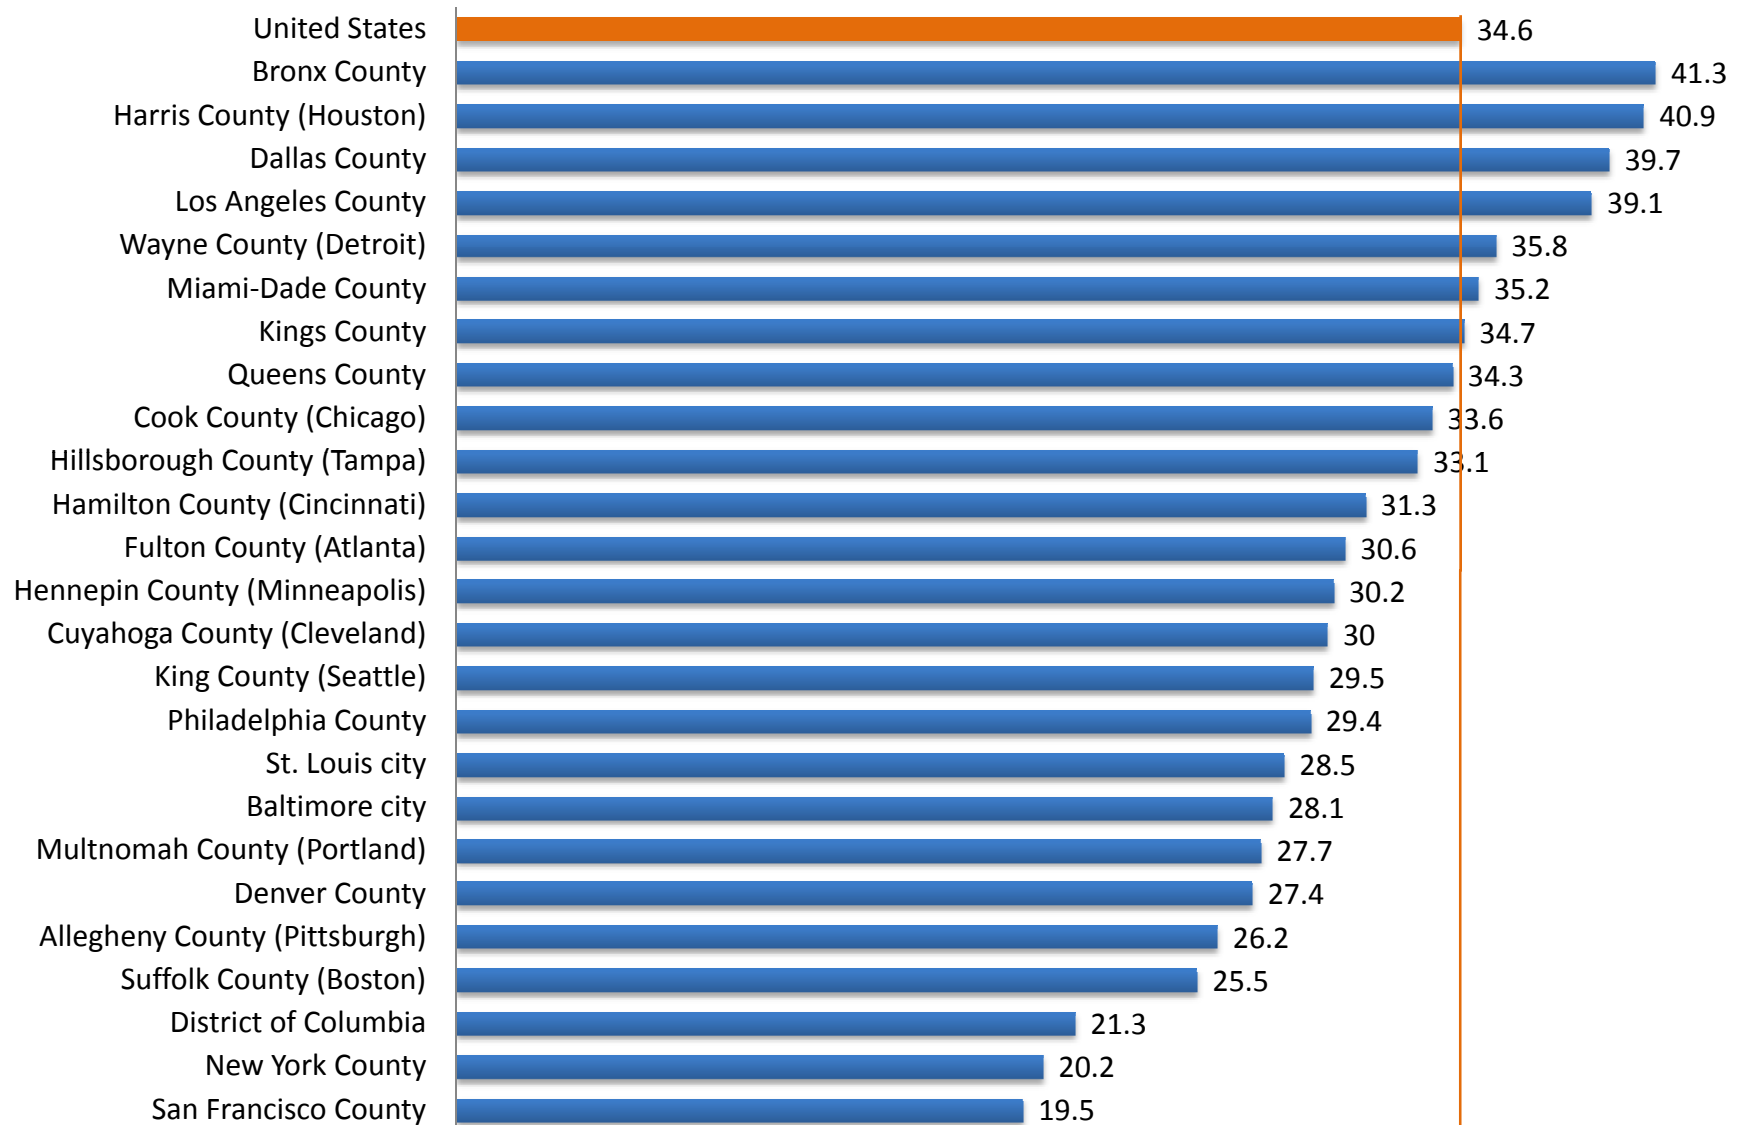

Percent of Households with one or more people under 18 years, 2006