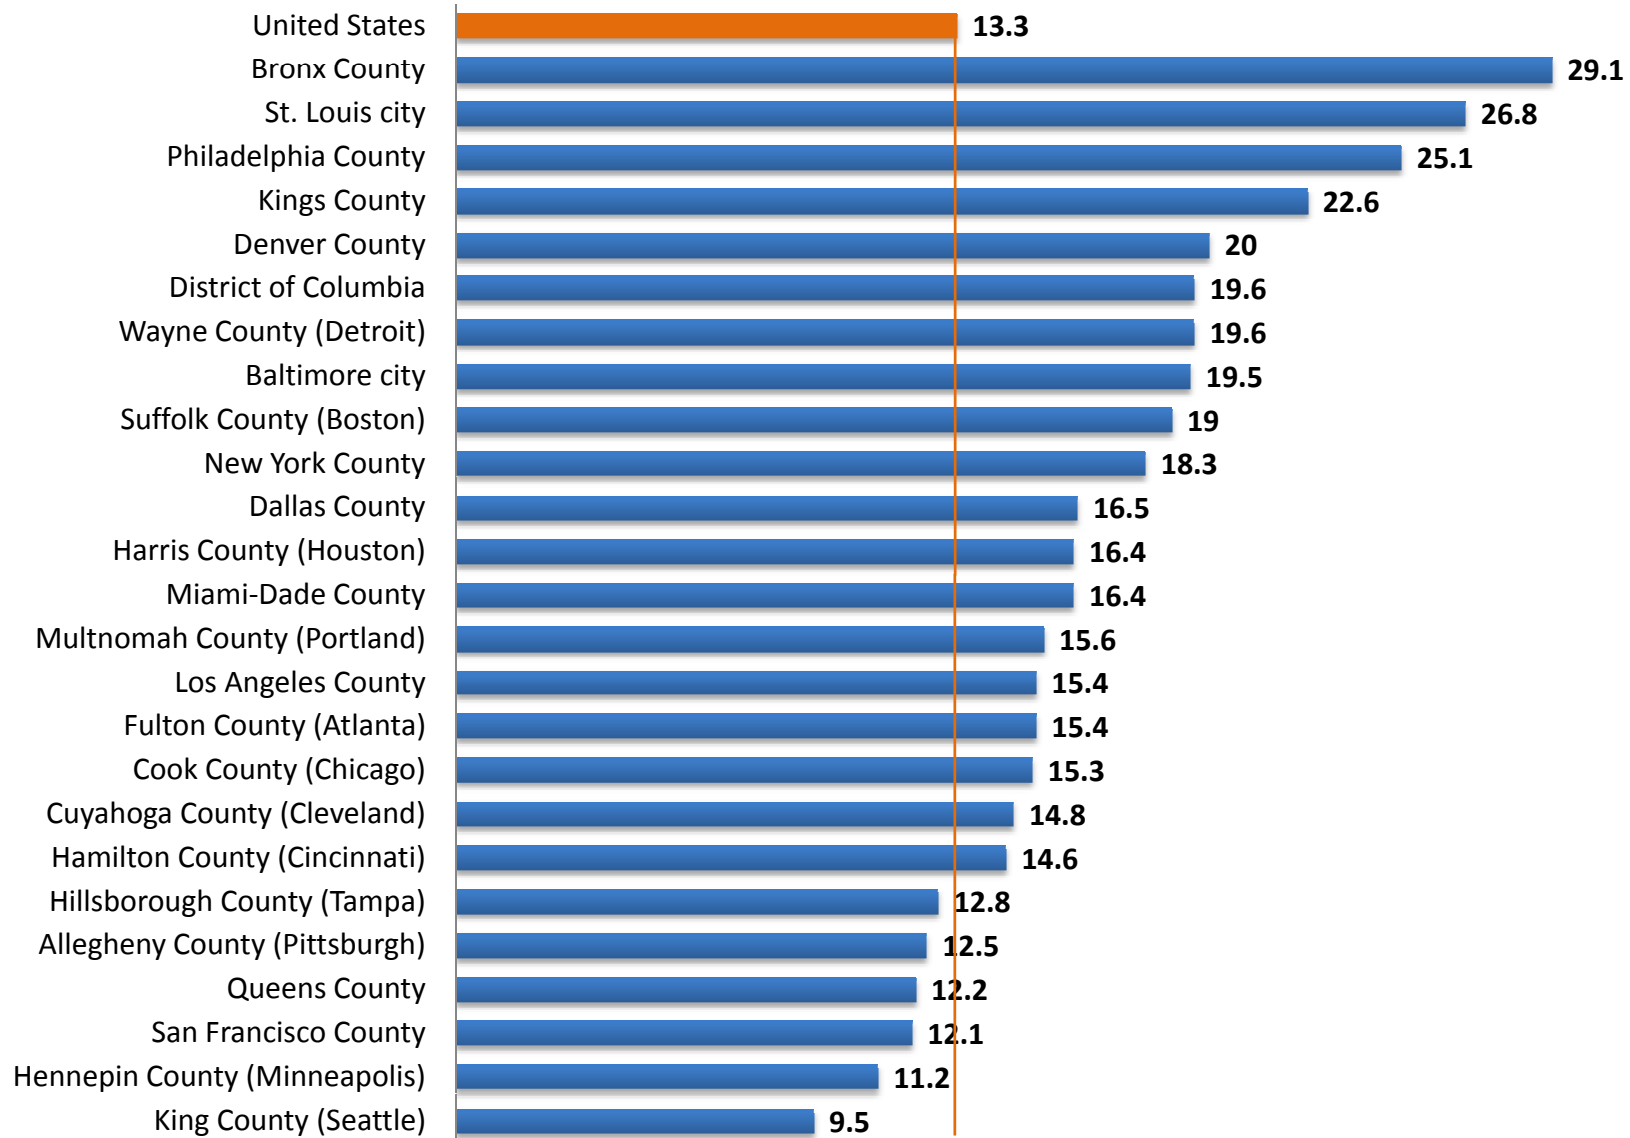

Percent of People Below Poverty Level, 2006