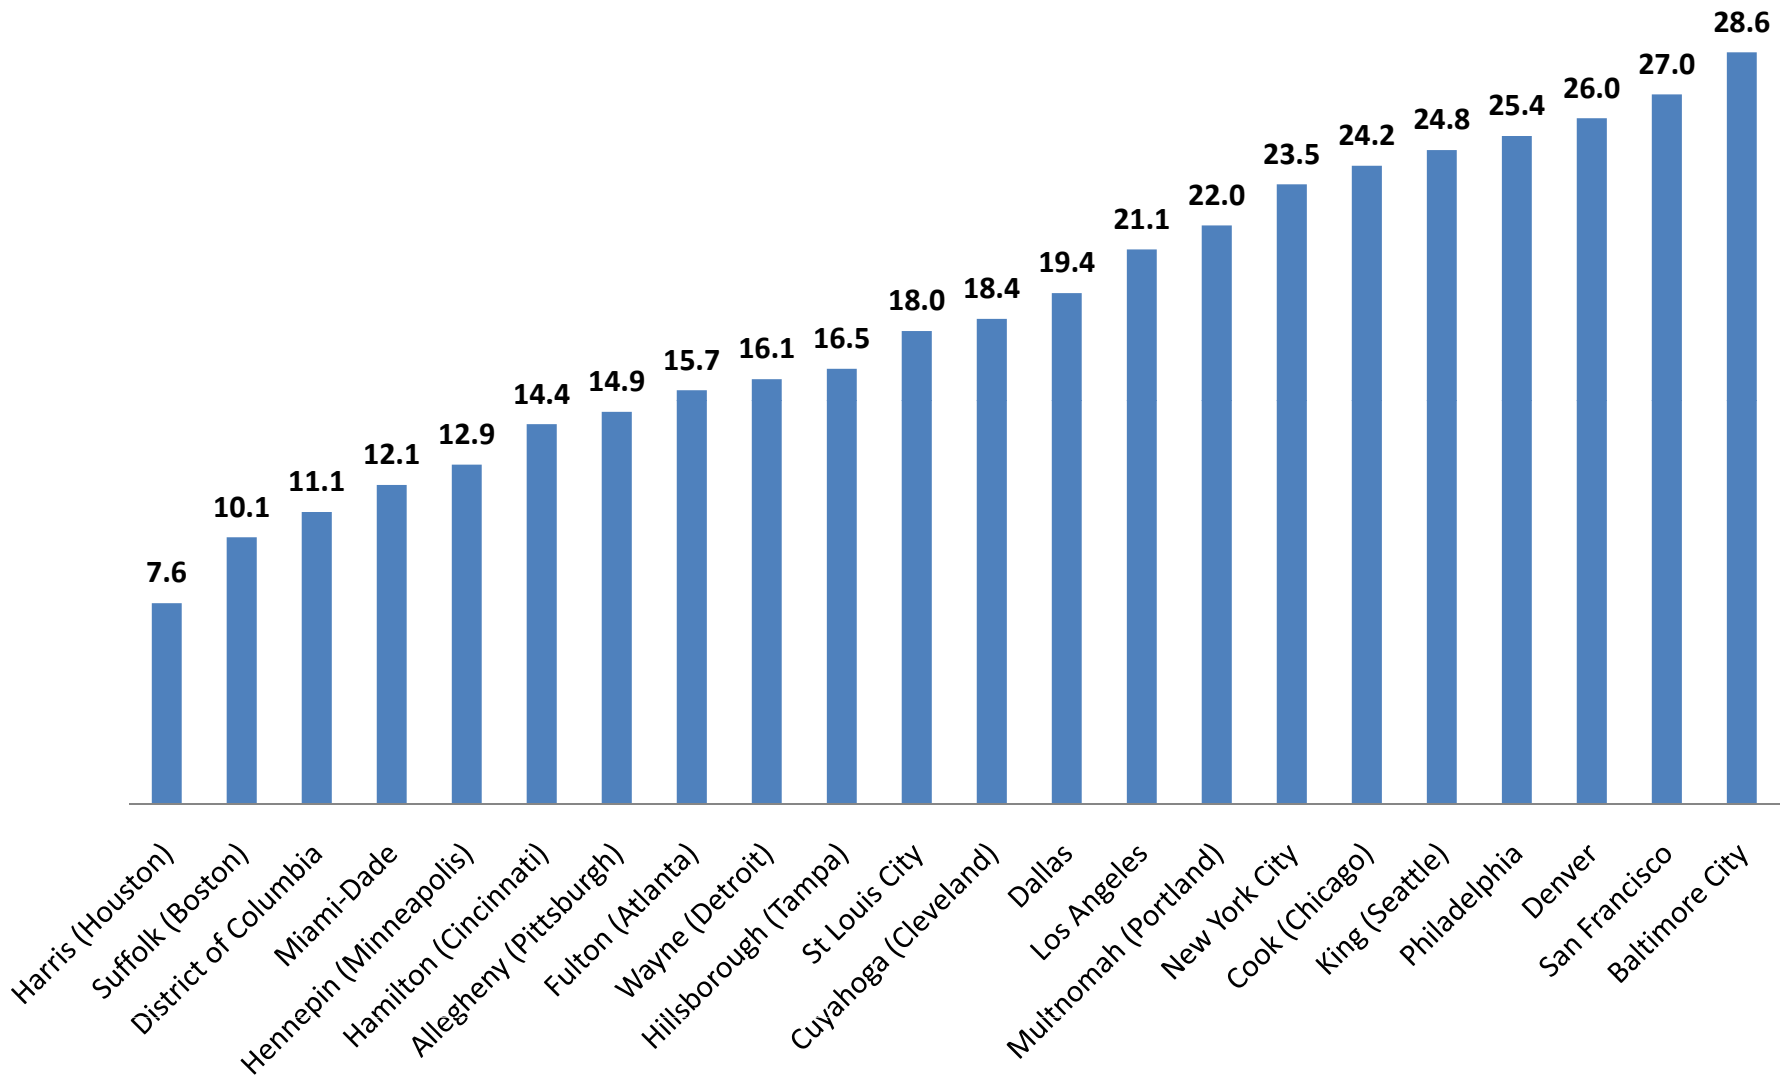

## Point Increase in Democratic Vote Share between 1972 and 2004 Presidential Elections